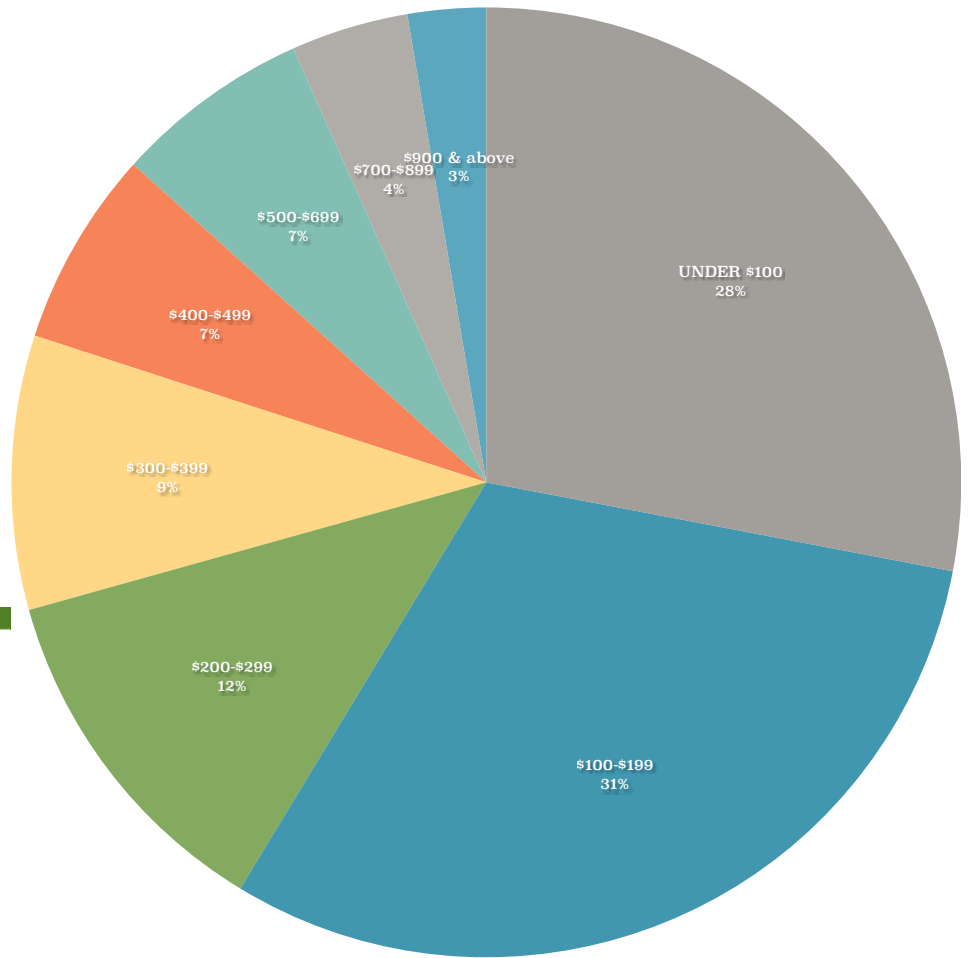

MONTHLY PRE-AUTHORIZED DEBIT (from 75 members)

Range of Donations

DONATIONS	Number of Donors
UNDER \$100	21
\$100-\$199	23
\$200-\$299	9
\$300-\$399	7
\$400-\$499	5
\$500-\$699	5
\$700-\$899	3
\$900 & above	2

59% donate below \$200 per month
 28% donate between \$200-\$499 per month
 13% donate \$500 & above per month